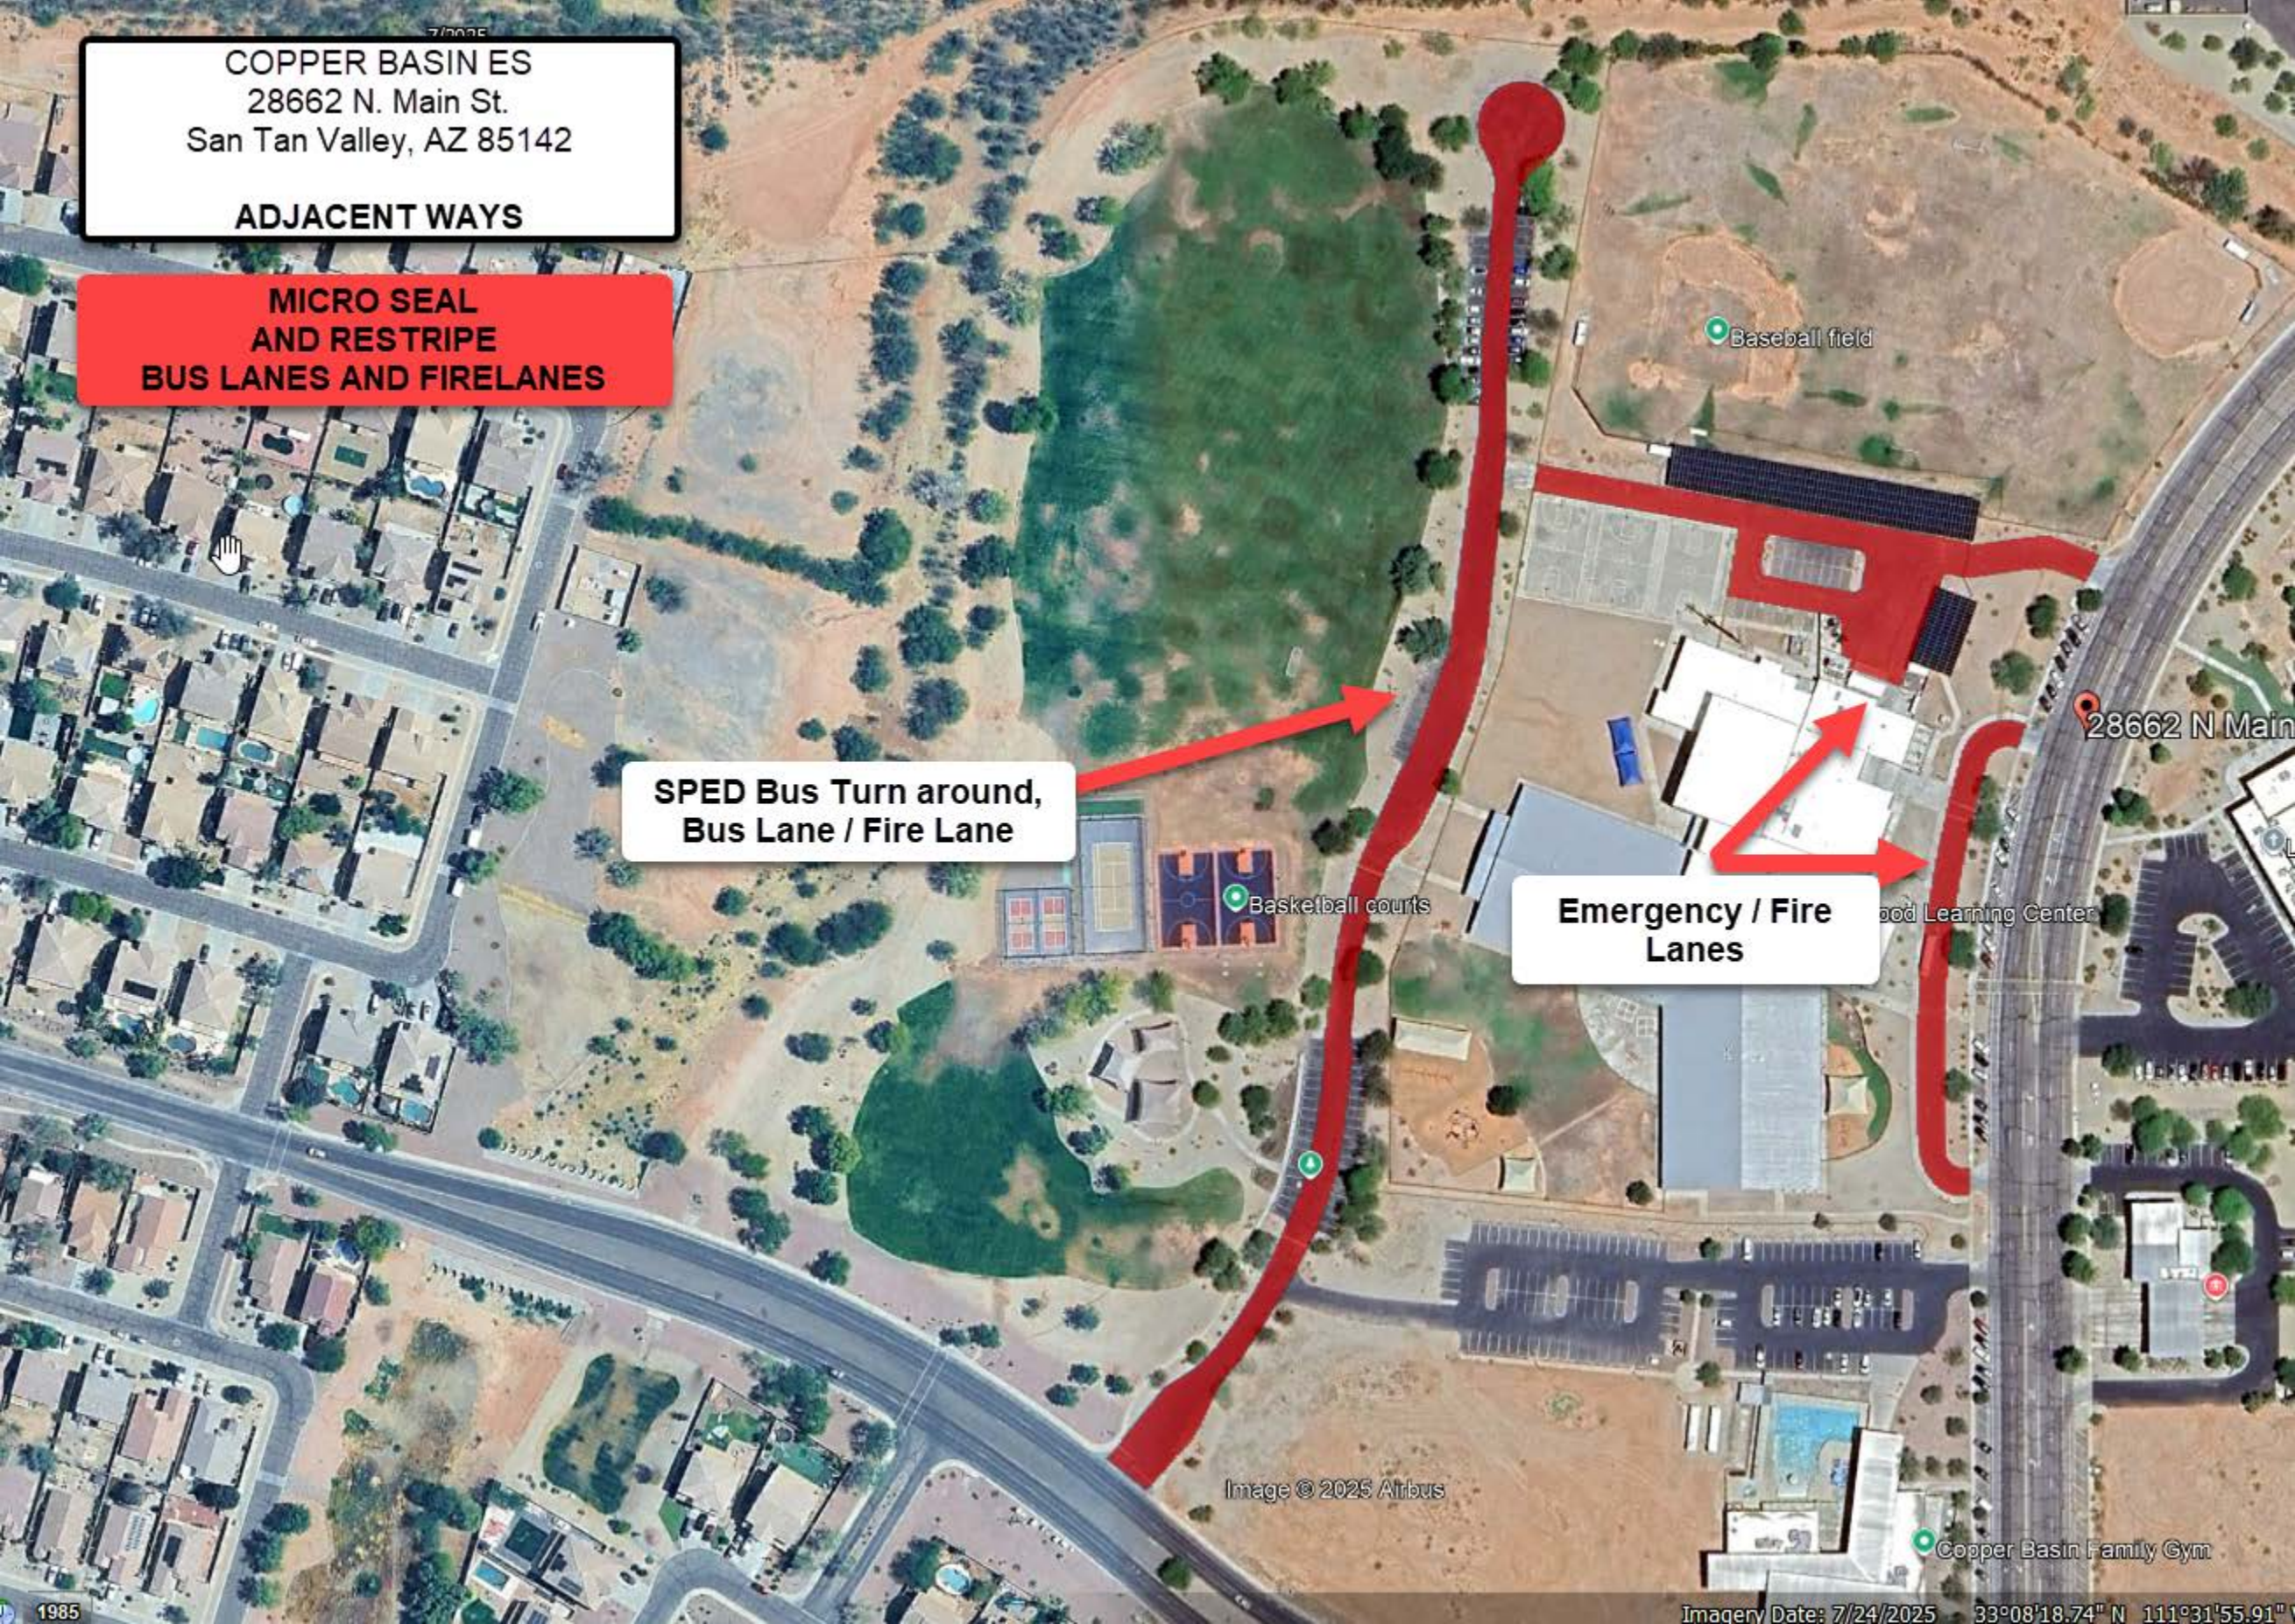

7/2025
COPPER BASIN ES
28662 N. Main St.
San Tan Valley, AZ 85142

ADJACENT WAYS

**MICRO SEAL
AND RESTRIPE
BUS LANES AND FIRELANES**

**SPED Bus Turn around,
Bus Lane / Fire Lane**

**Emergency / Fire
Lanes**